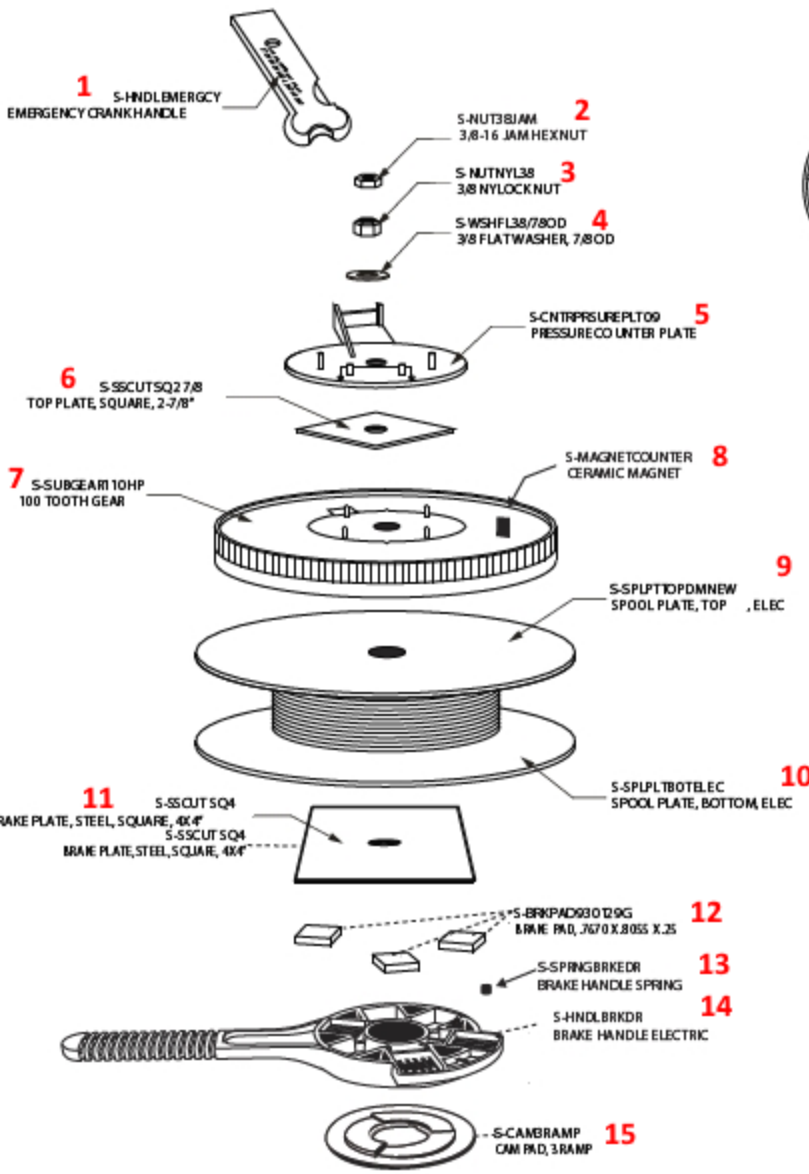

HP Downrigger Series  
2101, 2106, 2116

DETAIL OF BRAKE HANDLE

BRAKE PAD PLACEMENT  
(S-BRKPAD930129G)  
PADS MUST BE ARRANGED  
IN THIS MANNER FOR BRAKE  
TO FUNCTION PROPERLY

HP Downrigger Series  
2101, 2106, 2116