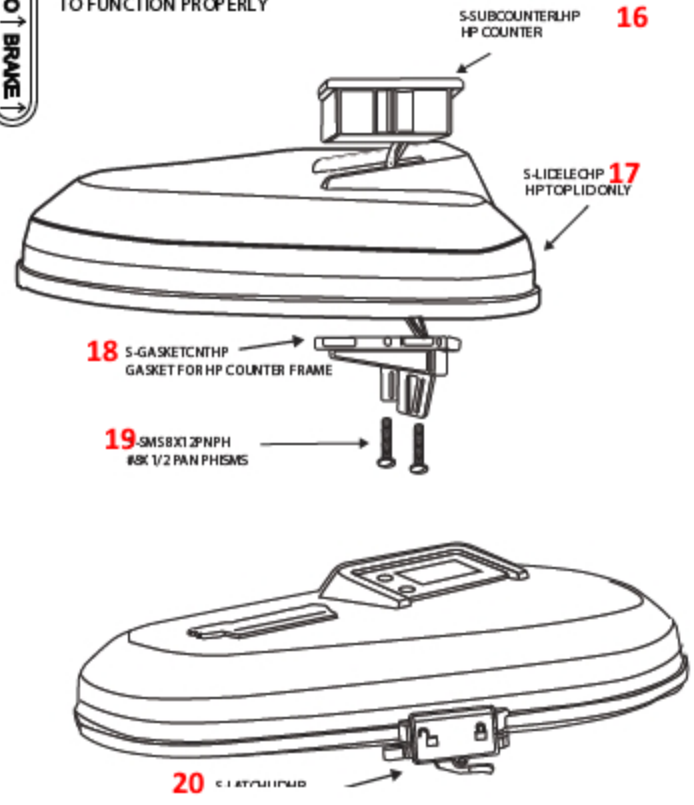

HP Downrigger Series  
2101, 2106, 2116

DETAIL OF BRAKE HANDLE

BRAKE PAD PLACEMENT  
(S-BRKPAD930129G)  
PADS MUST BE ARRANGED  
IN THIS MANNER FOR BRAKE  
TO FUNCTION PROPERLY

HP Downrigger Series  
2101, 2106, 2116